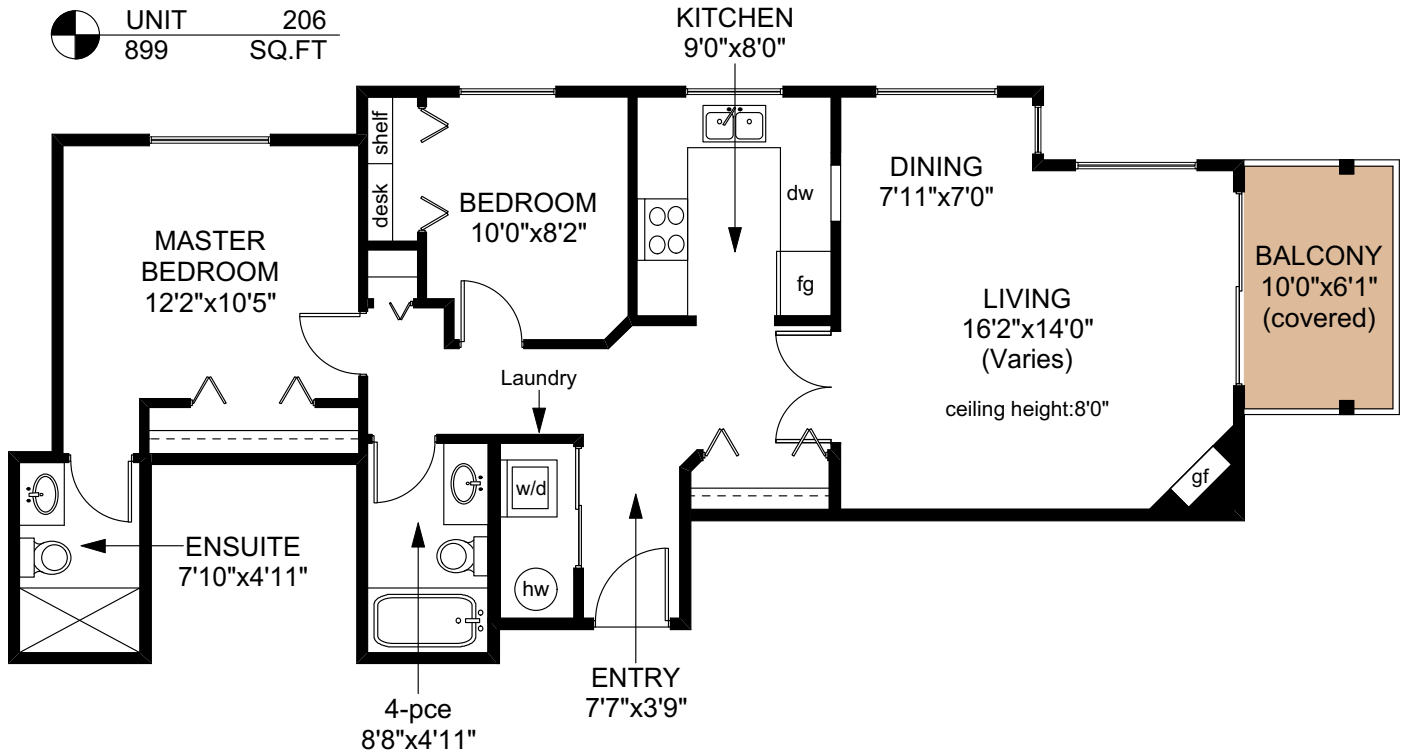

206 - 1714 FORT STREET

UNIT 206
899 SQ.FT

	FINISHED SQ. FT.	UNFINISHED SQ. FT.	TOTAL SQ. FT.
UNIT 206	899	0	899
TOTAL	899	0	899
BALCONY	0	60	60

PREPARED FOR THE EXCLUSIVE USE OF
WENDY MORETON OF NEWPORT REALTY

MEASURED ON: 09/01/17
DRAWING FILE: 13968

Tafe Measure VICTORIA, B.C.
Ph. 883.8894
www.tafemeasure.com