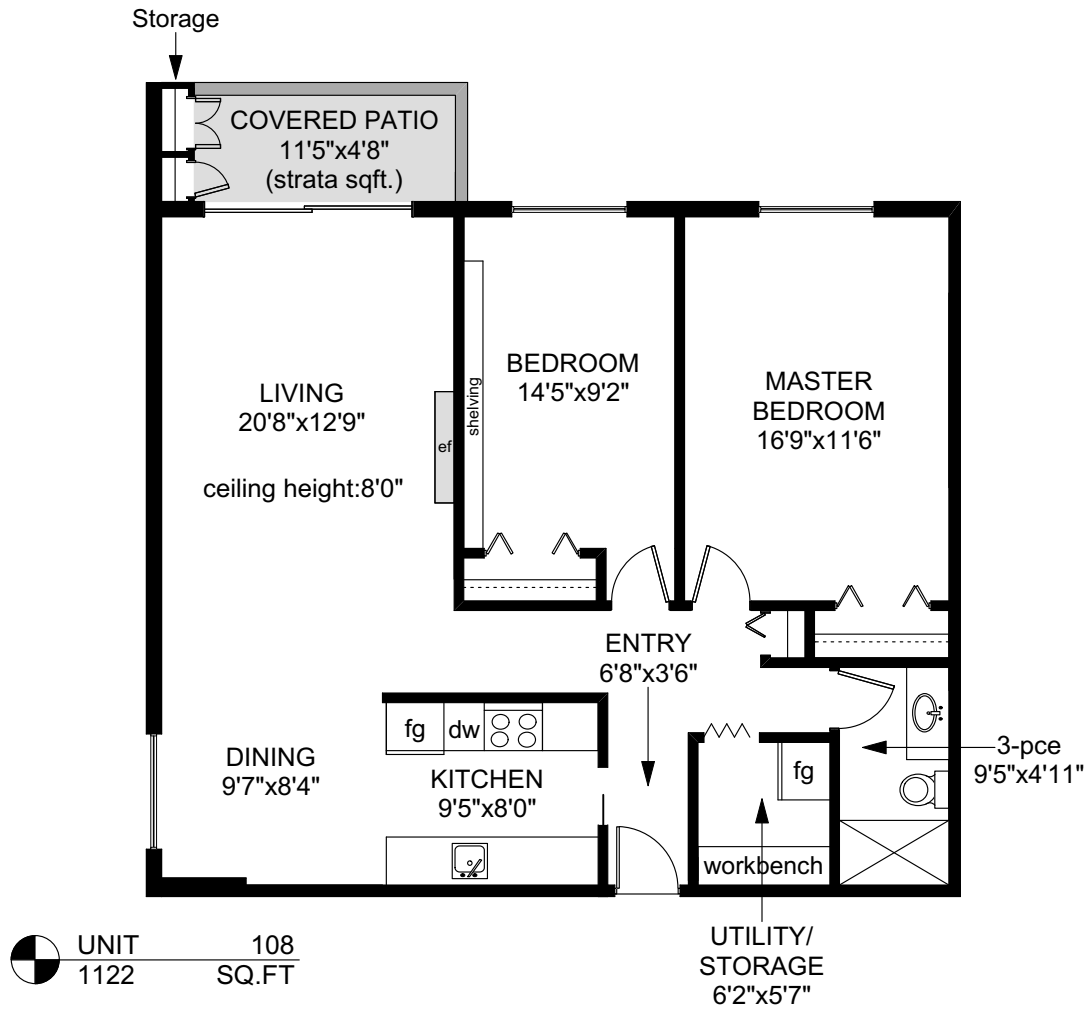

# 108 - 25 GOVERNMENT STREET

	FINISHED SQ. FT.	UNFINISHED SQ. FT.	TOTAL SQ. FT.
UNIT 108	1053	0	1053
STORAGE	0	11	11
PATIO	0	58	58
<b>TOTAL</b>	<b>1053</b>	<b>69</b>	<b>1122</b>

PREPARED FOR THE EXCLUSIVE USE OF  
WENDY MORETON OF NEWPORT REALTY

MEASURED ON: 09/14/18  
DRAWING FILE: 17279

**Taf** VICTORIA, B.C.  
Measure Ph. 883.8894  
www.tafmeasure.com