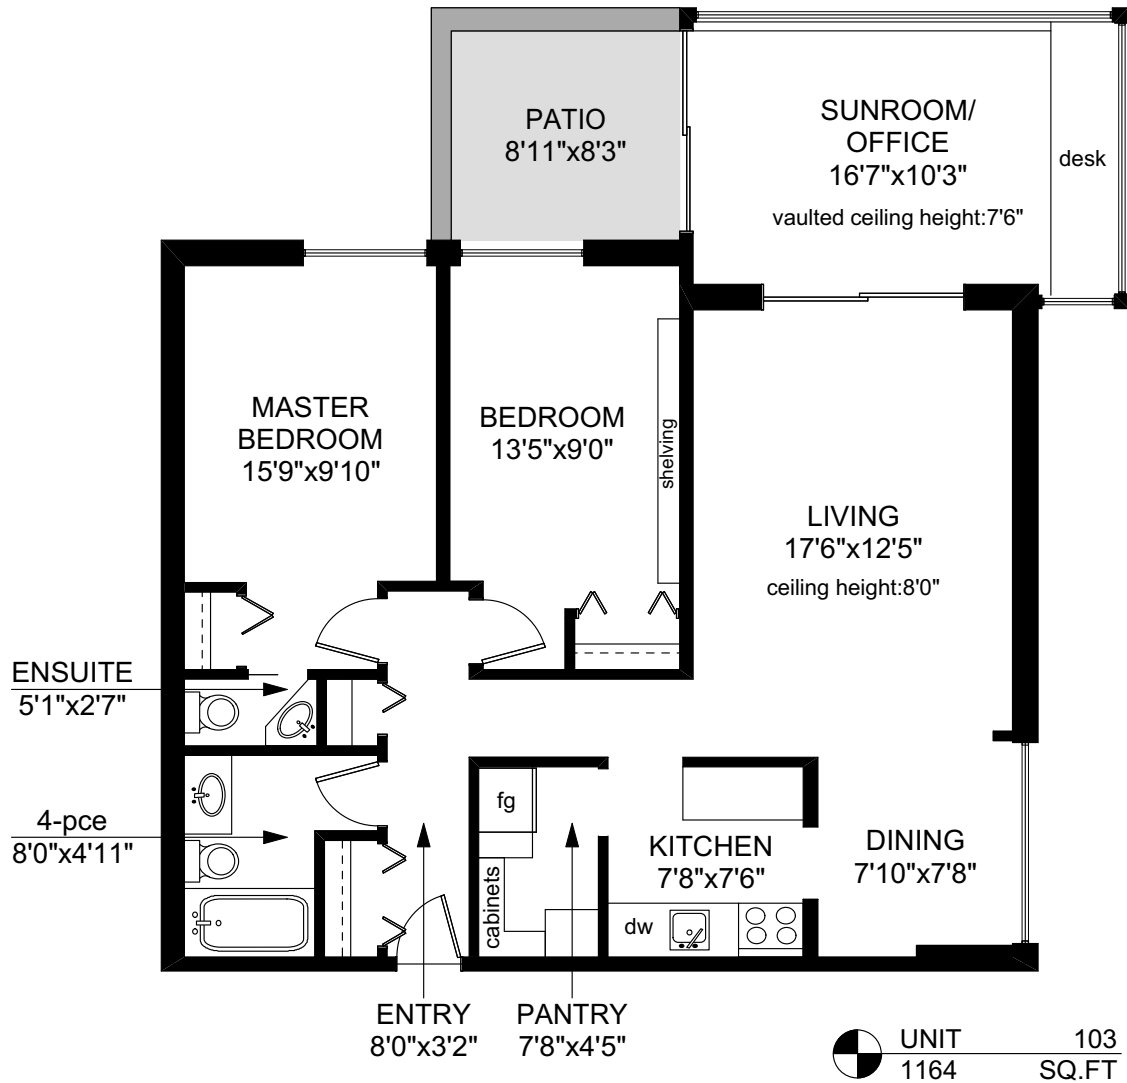

103 - 1151 OSCAR STREET

	FINISHED SQ. FT.	UNFINISHED SQ. FT.	TOTAL SQ. FT.
MAIN	1090	0	1090
PATIO	0	74	74
TOTAL	1090	74	1164

PREPARED FOR THE EXCLUSIVE USE OF
 WENDY MORETON OF NEWPORT REALTY

MEASURED ON: 12/05/19
 DRAWING FILE: 17591